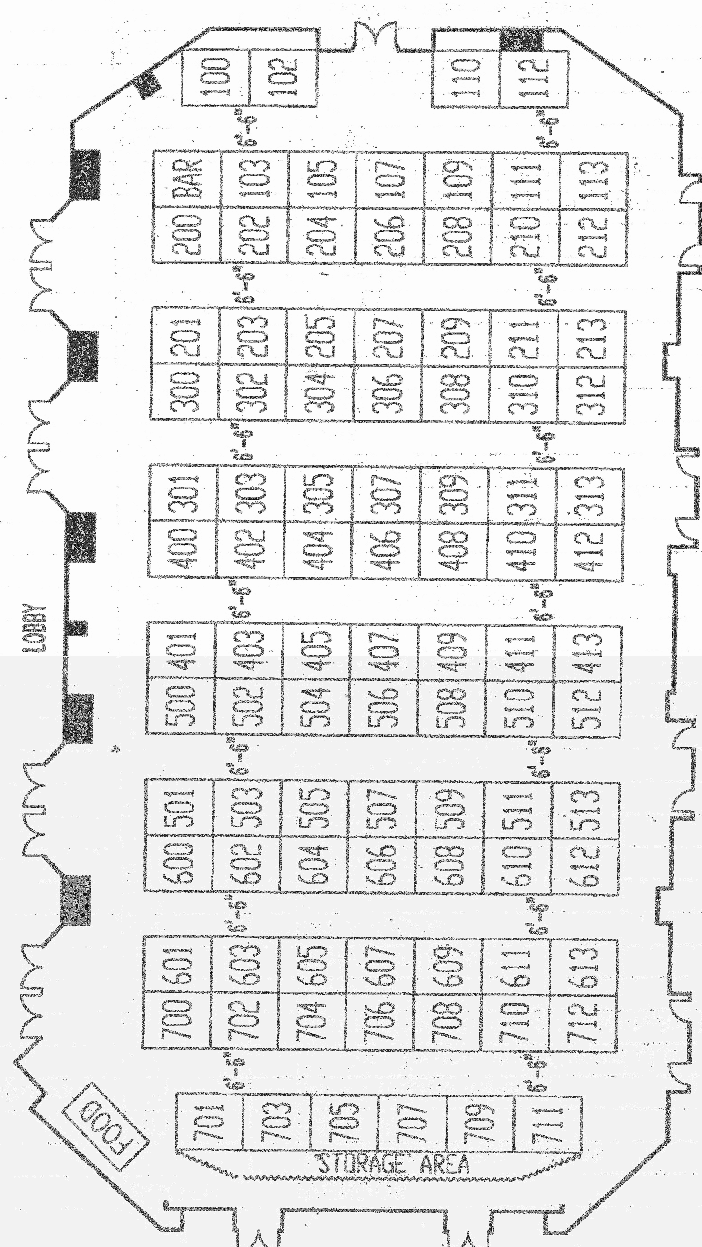

Laboratory Robotics Interest Group

Brunswick Hilton & Towers New Jersey

Plan #:
SHOW NAME: Laboratory Robotics Interest Group
SHOW DATE:
PLAN SCALE: EXTENTS TO FIT
PLAN DATE:

DISCLAIMER

Brunswick Hilton & Towers New Jersey