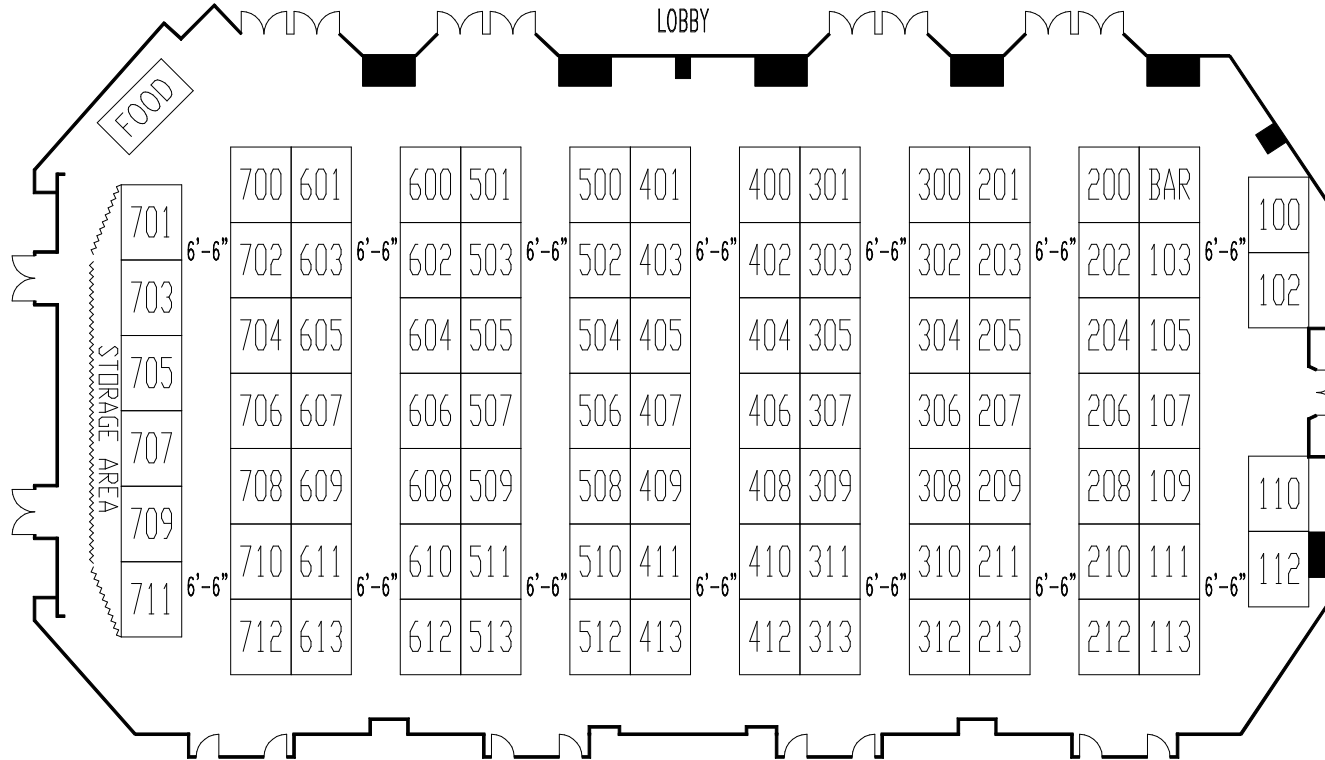

Brunswick Hilton & Towers
New Jersey