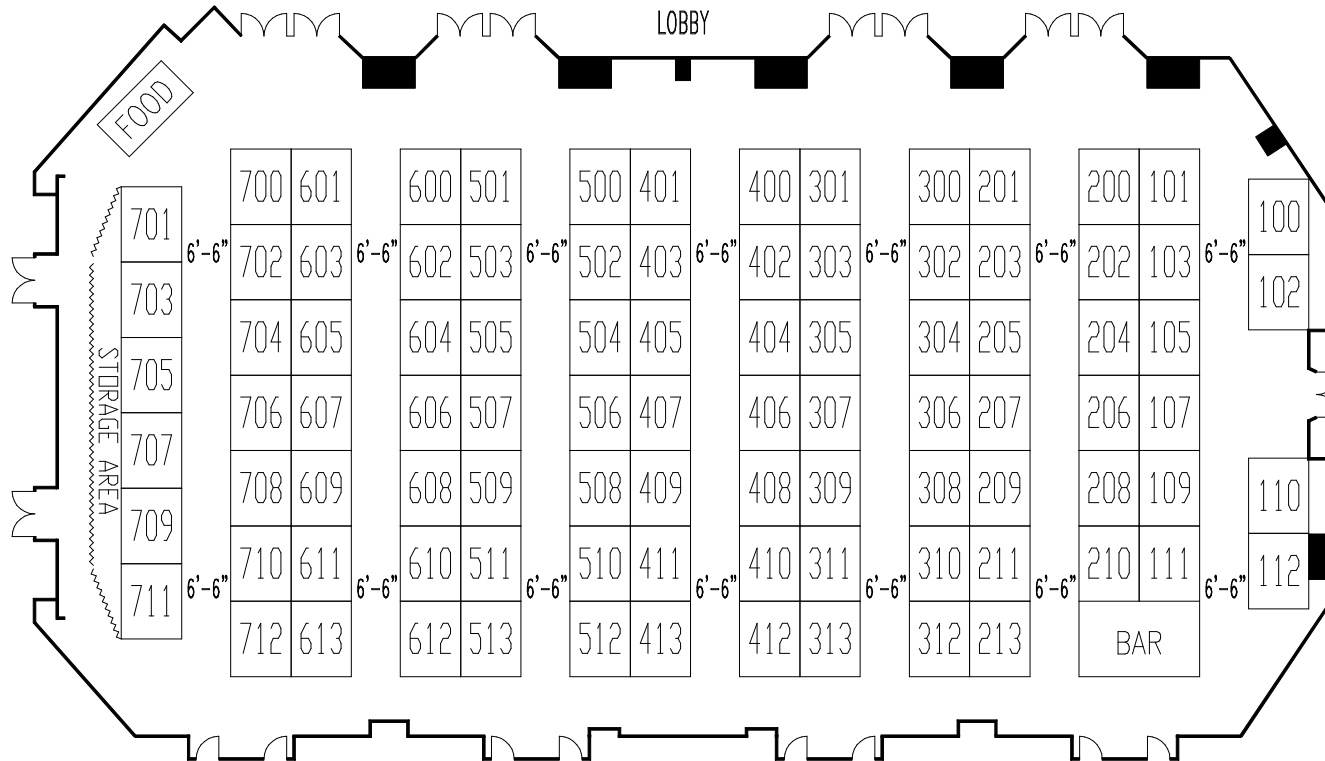

Brunswick Hilton & Towers
New Jersey